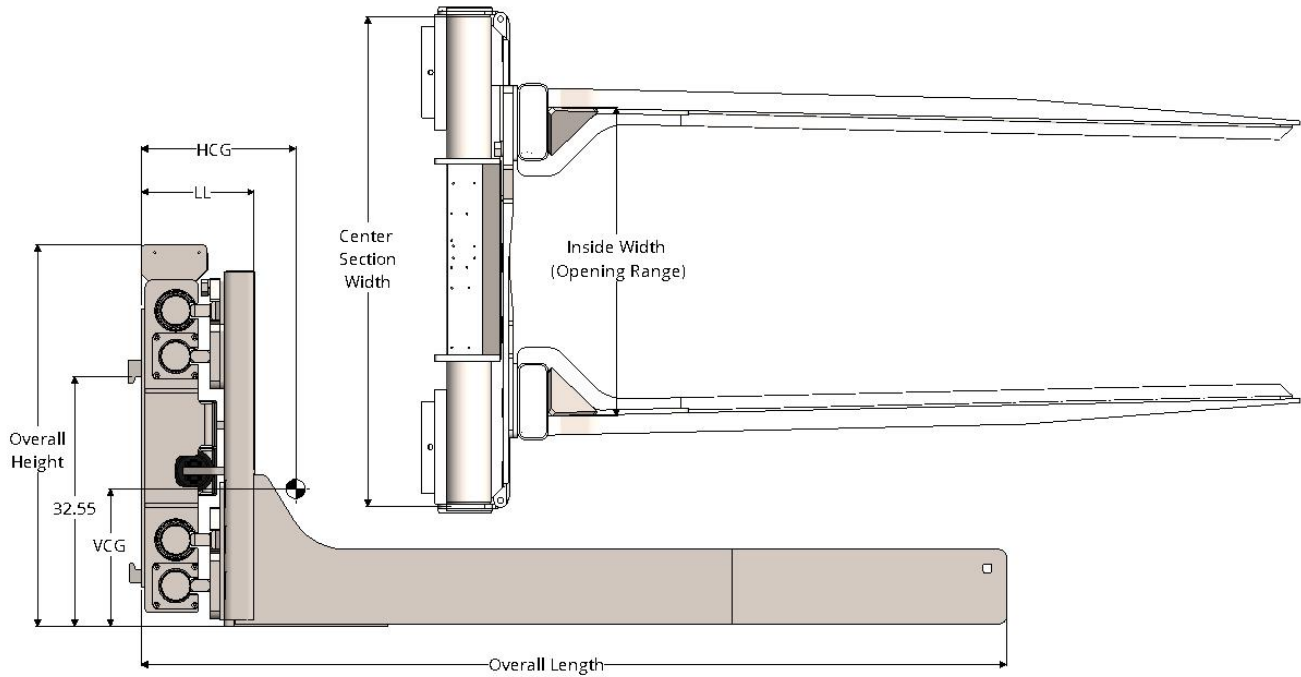

# Heavy-duty Clamps

## C4000 Model Specifications

CLAMP MODEL NUMBER	FORK INFORMATION		CENTER SECTION WIDTH	OVERALL DIMENSIONS			CENTERS OF GRAVITY		LOAD CENTER SPECS			MAXIMUM SIDESHIFT SPECS	
	INSIDE WIDTH			LENGTH	HEIGHT	WEIGHT (lbs)	HCG	VCG	LC	CAPACITY @ LC (lbs)	LOST LOAD (LL)	MAX SS FROM CENTERLINE	LATERAL CG AT MAX SS
	CLOSED	OPEN											
C4000S405	39.50	107.50	66.50	113.25	49.75	4788	20.21	17.92	62.75	15000	14.75	18	12.62
C4000W	85.50	157.50	82.50	114.75	49.75	6281	22.22	18.99	62.75	15000	14.75	18	10.58
Year: 2015	Dimensions: inches			Weight: pounds			Updated: 04/11/2016			HarvestCo Fabricators, Inc.			