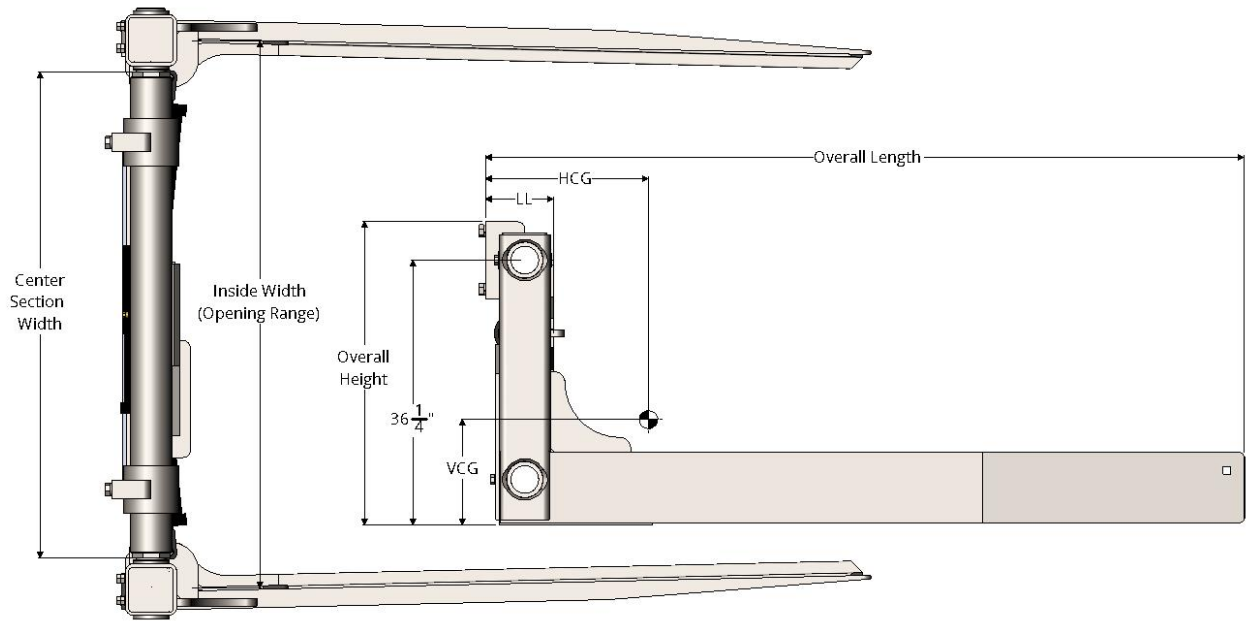

## EC2000 and C3000 Model Specifications

CLAMP MODEL NUMBER	FORK INFORMATION		CENTER SECTION WIDTH	OVERALL DIMENSIONS			CENTERS OF GRAVITY		LOAD CENTER SPECS			MAXIMUM SIDESHIFT SPECS	
	INSIDE WIDTH			LENGTH	HEIGHT	WEIGHT (lbs)	HCG	VCG	LC	CAPACITY @ LC (lbs)	LOST LOAD (LL)	MAX SS FROM CENTERLINE	LATERAL CG AT MAX SS
	CLOSED	OPEN											
<b>C3000 Standard Models</b>													
<b>Sideshifting</b>													
C3000SSMA	71.5	107.5	66.5	104	45	3228	22.18	14.39	48	11500	8.75	9	8.72
C3000SSSD	71.5	107.5	66.5	104	43	3208	22.34	14.37	48	11500	8.75	9	8.76
C3000SSCL	71.5	107.5	66.5	104	43	3208	22.34	14.37	48	11500	8.75	9	8.76
C3000SSMA04	71.5	107.5	66.5	104	46	3941	19.55	15.51	48	11500	8.75	9	7.14
<b>EC2000 Economy Models</b>													
<b>Sideshifting</b>													
EC2000SSMA	71.5	107.5	66.5	107	45	3228	22.18	14.39	48	11500	12	9	8.72
EC2000SSSD	71.5	107.5	66.5	107	43	3208	22.34	14.37	48	11500	12	9	8.76
EC2000SSCL	71.5	107.5	66.5	107	43	3208	22.34	14.37	48	11500	12	9	8.76
Year: 2015	Dimensions: inches			Weight: pounds			Updated: 11/29/2016			HarvestCo Fabricators, Inc.			