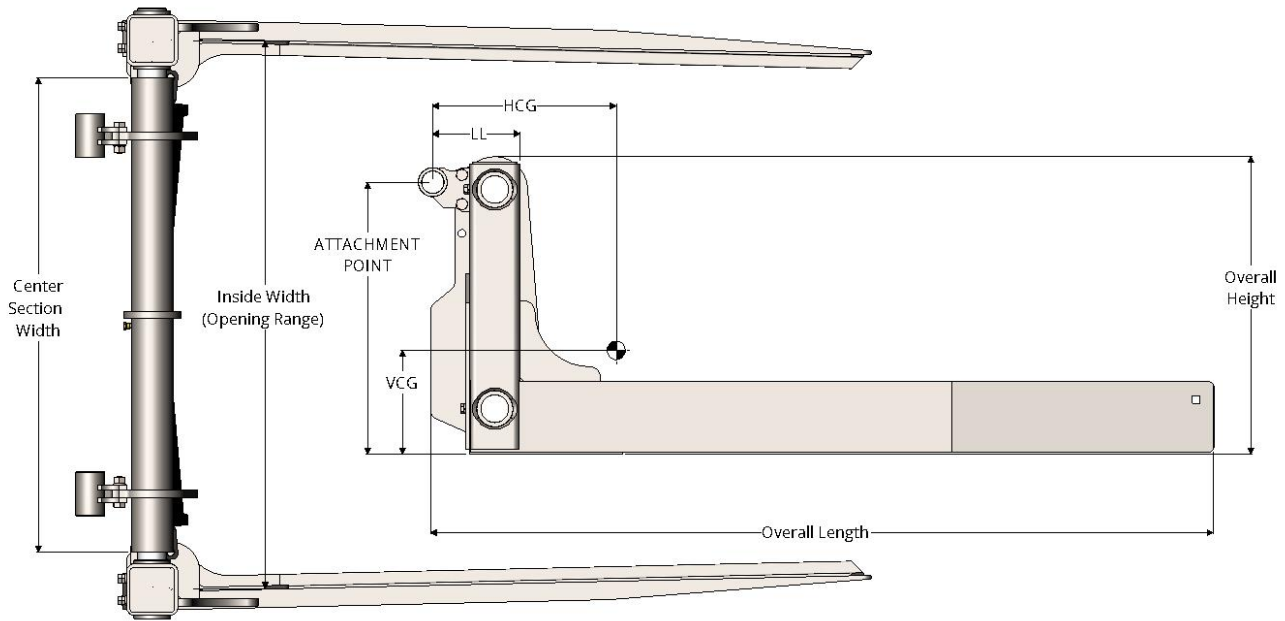

Non-Sideshift Clamps

EC2000 and C3000 Model Specifications

CLAMP MODEL NUMBER	FORK INFORMATION		CENTER SECTION WIDTH	QUICK ATTACH POINT	OVERALL DIMENSIONS			CENTERS OF GRAVITY		LOAD CENTER SPECS			MAXIMUM SIDESHIFT SPECS	
	INSIDE WIDTH				LENGTH	HEIGHT	WEIGHT (lbs)	HCG	VCG	LC	CAPACITY @ LC (lbs)	LOST LOAD (LL)	MAX SS FROM CENTERLINE	LATERAL CG AT MAX SS
	CLOSED	OPEN												
C3000 Standard Models														
Non-Sideshift														
C3000NSPMR1	71.5	107.5	66.5	37.25	104	42	3226	25.16	14.23	48	11500	8.75	9	NA
C3000NSPMR5	71.5	107.5	66.5	41.25	104	46	3240	25.06	14.37	48	11500	8.75	9	NA
C3000NSPMR8	71.5	107.5	66.5	44.25	104	48	3261	24.91	14.51	48	11500	8.75	9	NA
EC2000 Economy Models														
Non-Sideshift														
EC2000NSPMR1	71.5	107.5	66.5	37.25	107	42	3226	25.16	14.23	48	11500	12	9	NA
EC2000NSPMR5	71.5	107.5	66.5	41.25	107	46	3240	25.06	14.37	48	11500	12	9	NA
EC2000NSPMR8	71.5	107.5	66.5	44.25	107	48	3261	24.91	14.51	48	11500	12	9	NA
Model Year: 2015		Dimensions: inches			Weight: pounds			Updated: 11/29/2016			HarvestCo Fabricators, Inc.